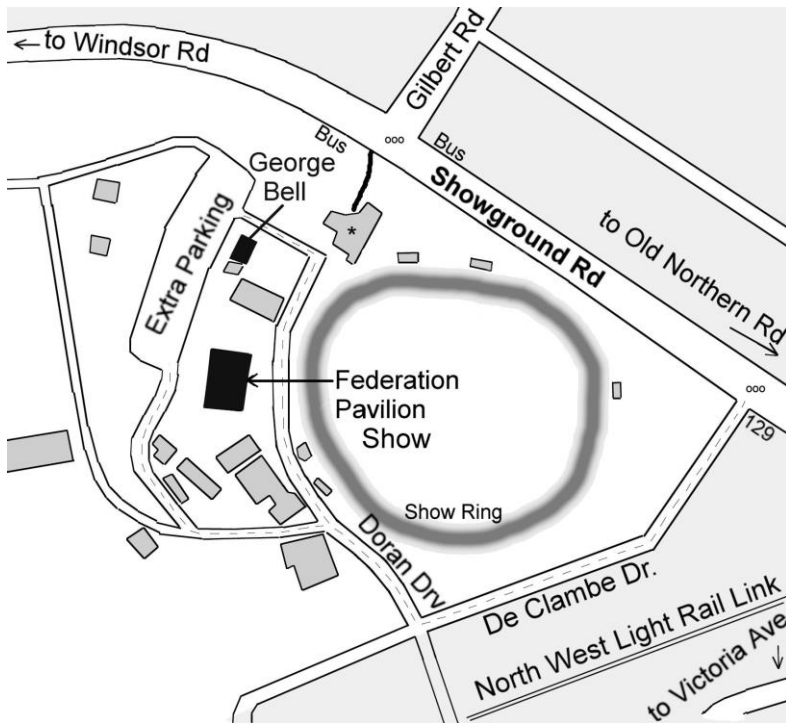

Bromeliad Society of Australia

Spring Show

Castle Hill Showground, 129 Showground Rd, Castle Hill
Showground Rd runs between Old Northern Rd, Castle Hill and Windsor Rd
on

Saturday 30th SEPT 2023 9am - 4pm

Bromeliad Society of Australia PO Box 340 Ryde NSW 2112 www.bromeliad.org.au
For future show notifications, please contact - show@bromeliad.org.au

- Always practice COVID SAFETY
- Hall is limited to 100 people. Early birds do NOT 'get the best worms', our stalls are continuously re-stocked.
- Please avoid crowding and get Vaccinated.
- A Mask is recommended.

Meeting Dates: Visitors welcome. (Sales 10am-12)

2023 - Sept 9, **Sept 30/Oct-1=Show**, Oct 14, Nov 11 Bus trip, Dec 9

2024 - Jan 13, Feb 10(AGM), March 16*(3rd Sat!), April 13, **May 4/5=Show**,
May 11, June 8.