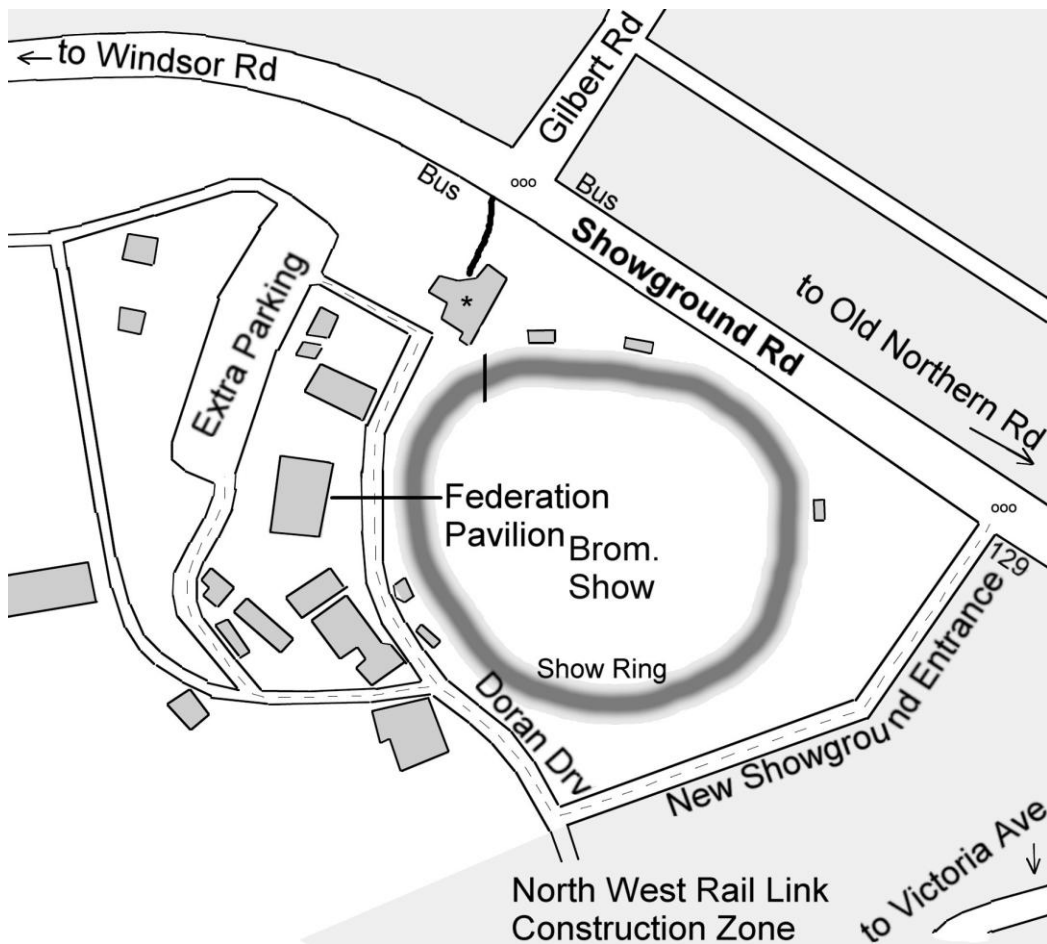

**Continuous re-stock.**

Showground Rd runs between Old Northern Rd, Castle Hill  
and Windsor Rd, Norwest Business Park

Bromeliad Society of Australia PO Box 340 Ryde NSW 2112 [www.bromeliad.org.au](http://www.bromeliad.org.au)  
Please tell us your email address for future notifications - [show@bromeliad.org.au](mailto:show@bromeliad.org.au)

**Autumn Show**, May 12, Jun 9, Jul 14, Aug 11, Sep 8, **Sep 22/23 Spring Show**, Oct 13, Nov 10, Dec 8.