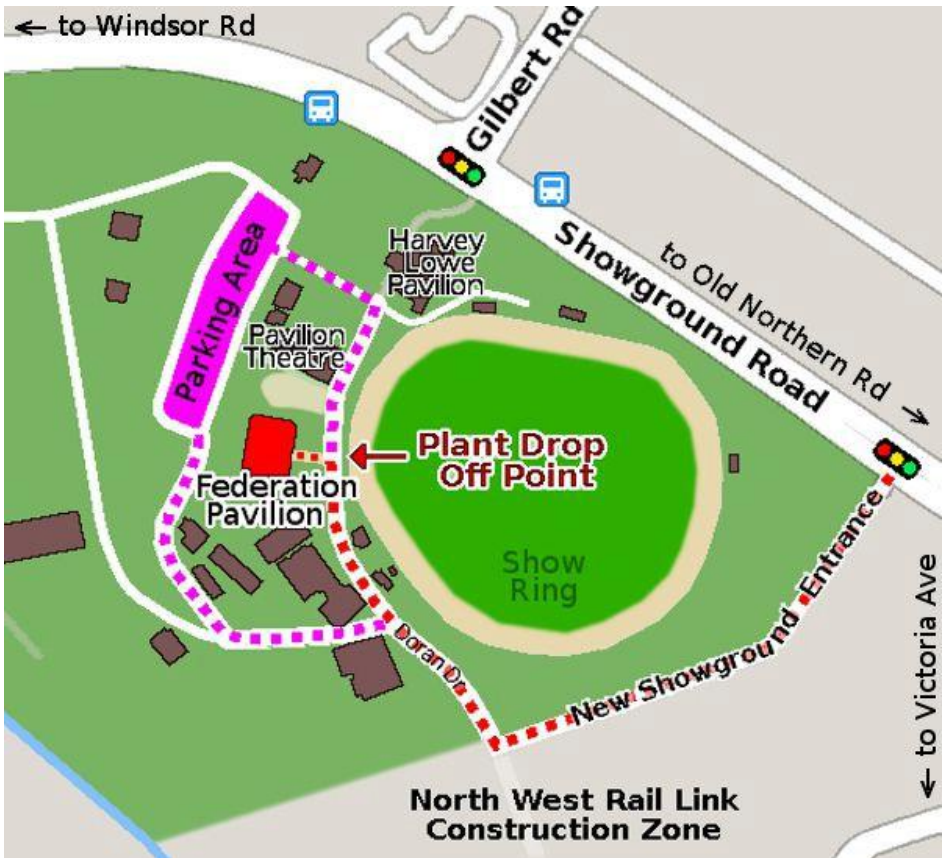

**Ample Parking. More Show Space.**

**Bromeliad Displays**

**Plant Sales tables**

**Competitions**

**Literature**

**Information**

**Tea/Coffee**

**Advice**

**Continuous re-stock**

**No EFTPOS. Bring a box**

Showground Rd runs between Old Northern Rd, Castle Hill  
and Windsor Rd, Norwest Business Park

Bromeliad Society of Australia PO Box 340 Ryde NSW 2112 [www.bromeliad.org.au](http://www.bromeliad.org.au)  
Please tell us your email address for future notifications - [show@bromeliad.org.au](mailto:show@bromeliad.org.au)